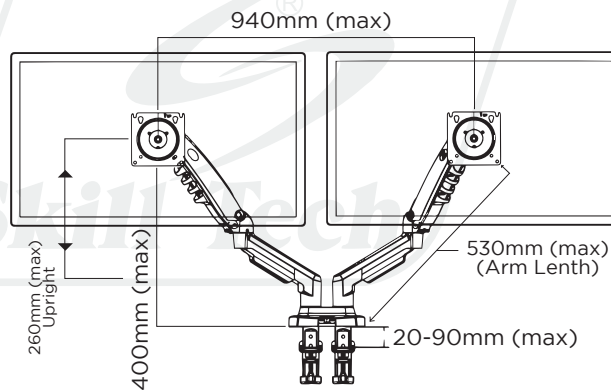

# F160

Premium Steel Double Arm Desktop Mount  
For most 17" - 27"

New Style  
New Design

Swivel Range  
**+90°~-90°**

Tilt Range  
**+85° ~ -30°**

Screen Rotation  
**360°**

### Upright (Height Adjustable)

Height can maximise or minimize according to the comfort level. Specially designed to feel free from stress and work.