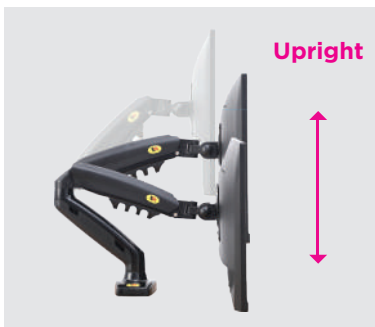

# F160

Premium Steel Double Arm Desktop Mount  
For most 17" - 27"

New Style  
New Design

Swivel Range  
**+90°~-90°**

Tilt Range  
**+85° ~ -30°**

Screen Rotation  
**360°**

### Upright (Height Adjustable)

Height can maximise or minimize according to the comfort level. Specially designed to feel free from stress and work.

### Screen Tilting

Tilt reduce the glare of overhead lights or if your monitor is too high and can't be adjusted to your eye level.

### Screen Rotation

Specially Integrated for landscape and portrait view.