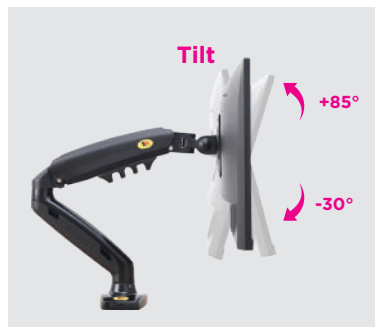

# F160

Premium Steel Double Arm Desktop Mount  
For most 17" - 27"

New Style  
New Design

Swivel Range  
**+90°~-90°**

Tilt Range  
**+85° ~ -30°**

Screen Rotation  
**360°**

### Upright (Height Adjustable)

Height can maximise or minimize according to the comfort level. Specially designed to feel free from stress and work.

### Screen Tilting

Tilt reduce the glare of overhead lights or if your monitor is too high and can't be adjusted to your eye level.

### Screen Rotation

Specially Integrated for landscape and portrait view.